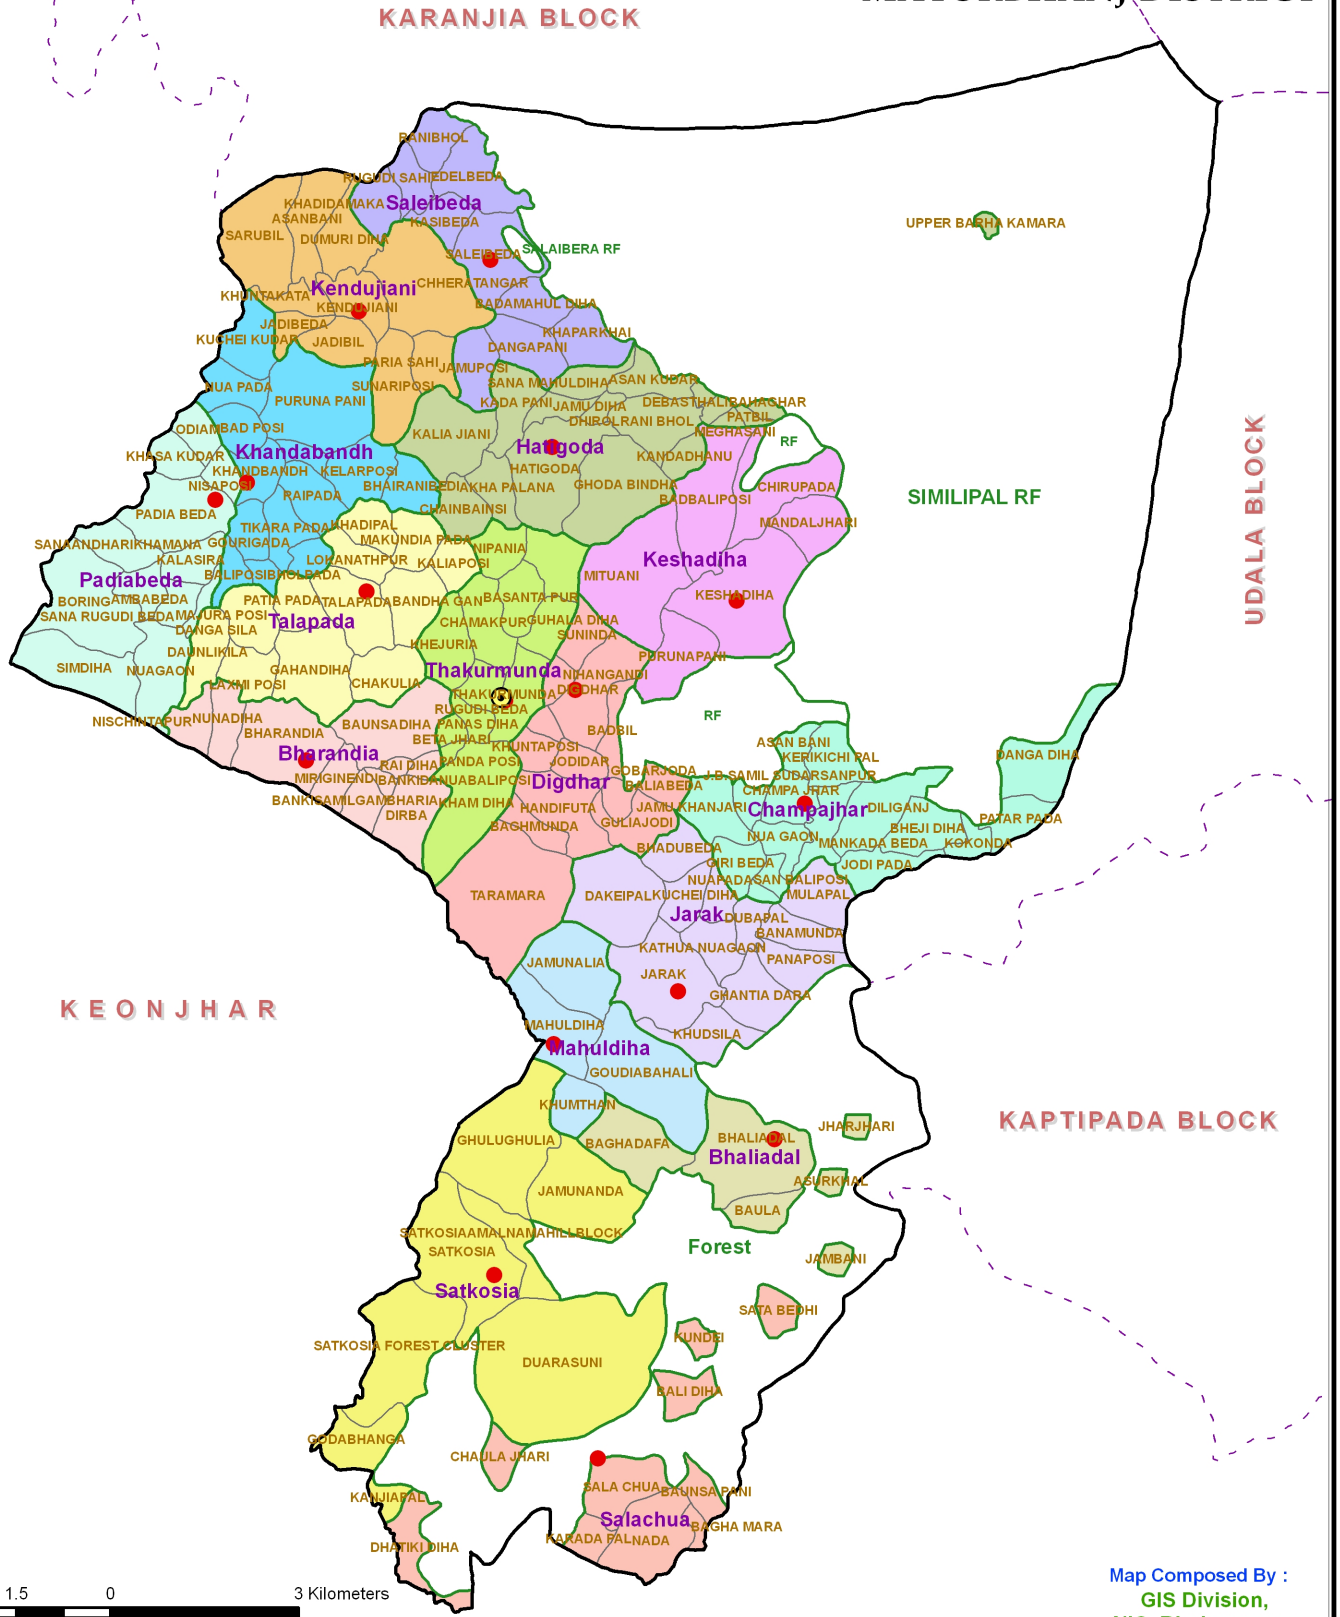

GRAM PANCHAYAT

THAKURMUNDA BLOCK MAYURBHANJ DISTRICT

Map Composed By :
GIS Division,
NIC, Bhubaneswar

INDIA	ODISHA	MAYURBHANJ	LEGEND
<p>Odisha</p>	<p>Mayurbhanj</p>	<p>Thakurmunda Block</p>	<ul style="list-style-type: none"> Block Headquarter GP Headquarter Block Boundary GP Boundary Village Boundary Mahuldiha GP Name JAMBANI Village Name

Data Source : District Administration